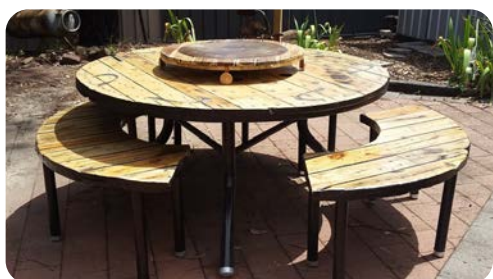

Tables and outdoor furniture

Our highly professional and qualified staff have many years of experience building outdoor and indoor tables and furniture. Our staff guide our Apprentices and supported employees to construct tailor made items built from recycled timbers and metals sourced through our extensive network of industry partners.

We can build pieces to match customers desired designs from the modernist retro 60's styles through to more contemporary and rustic settings.